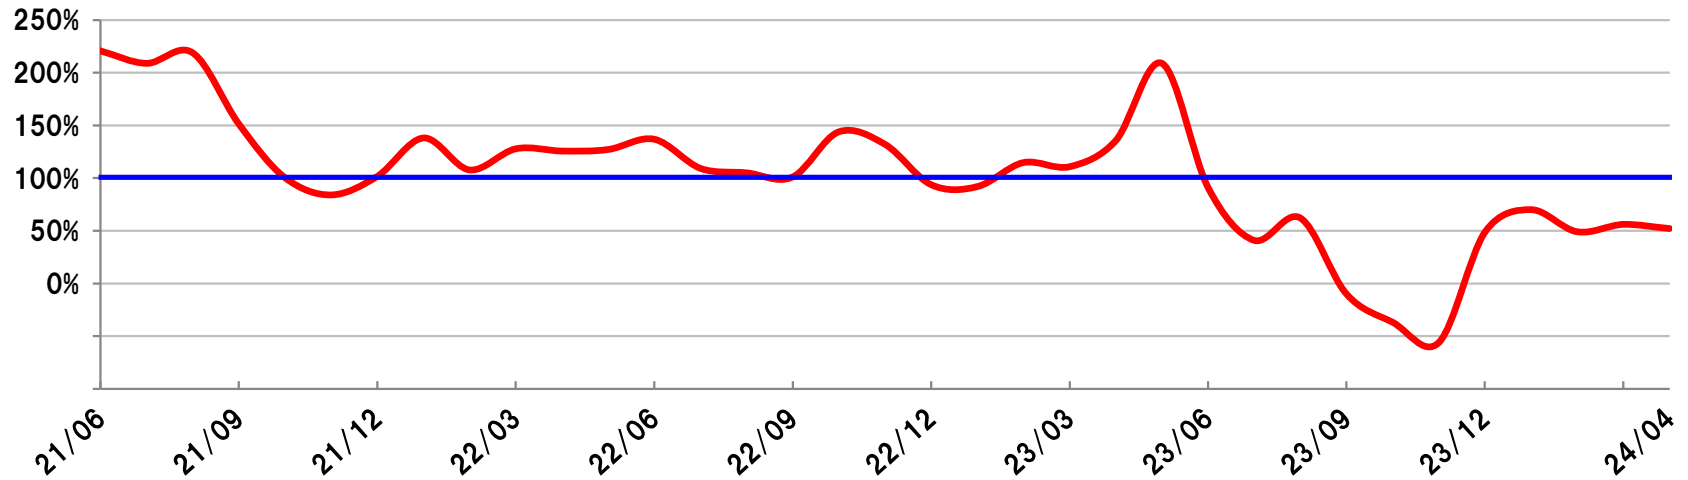

Komatsu Germany (Mining eqpt)

PC3000, PC4000
PC5500, PC7000
PC8000