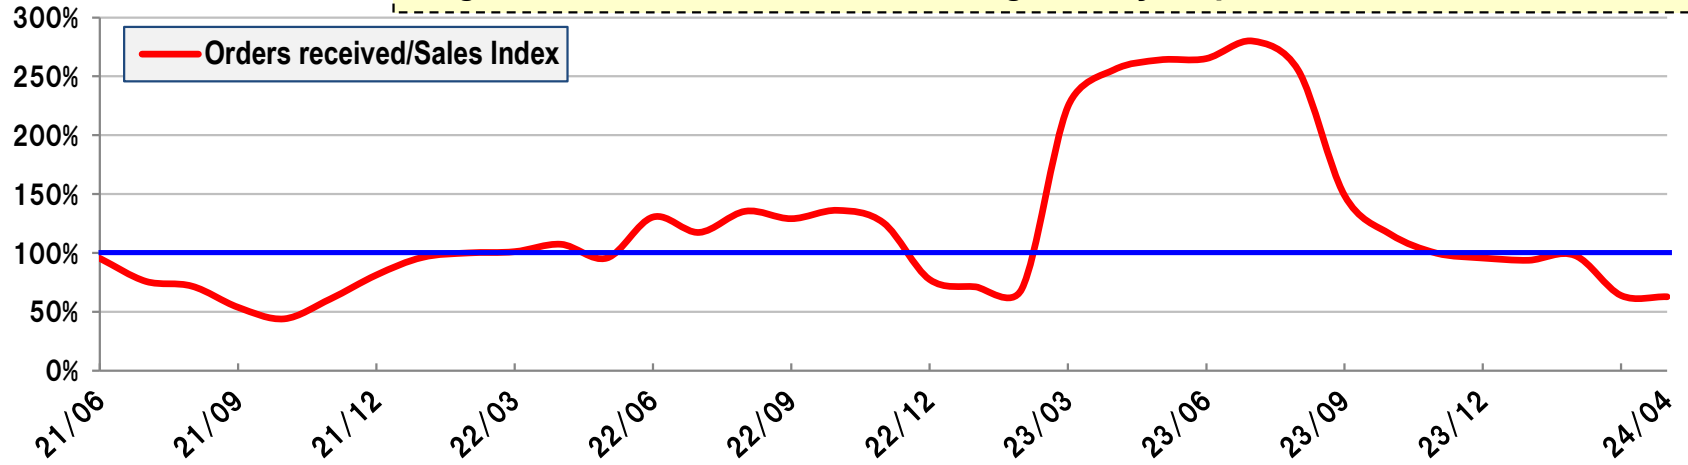

Orders received / Sales Index for Mining Equipment (6 Months)

Avg. orders in value for 6 months / Avg. factory shipment in value for 6 months

Komatsu America (Mining eqpt)

730E, 830E, 860E
930E, 960E, 980E