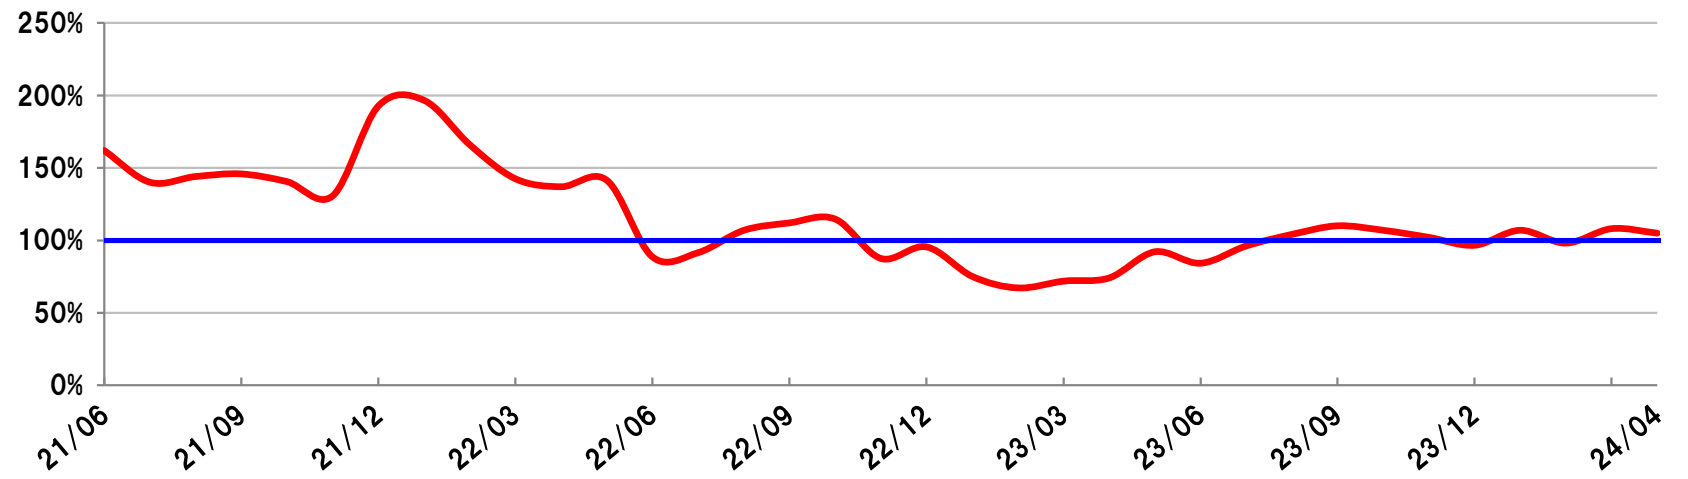

Komatsu Ltd. (Mining eqpt)

HD785, HD1500
PC2000, PC3400
WA800 up
D375A up
GD825A up