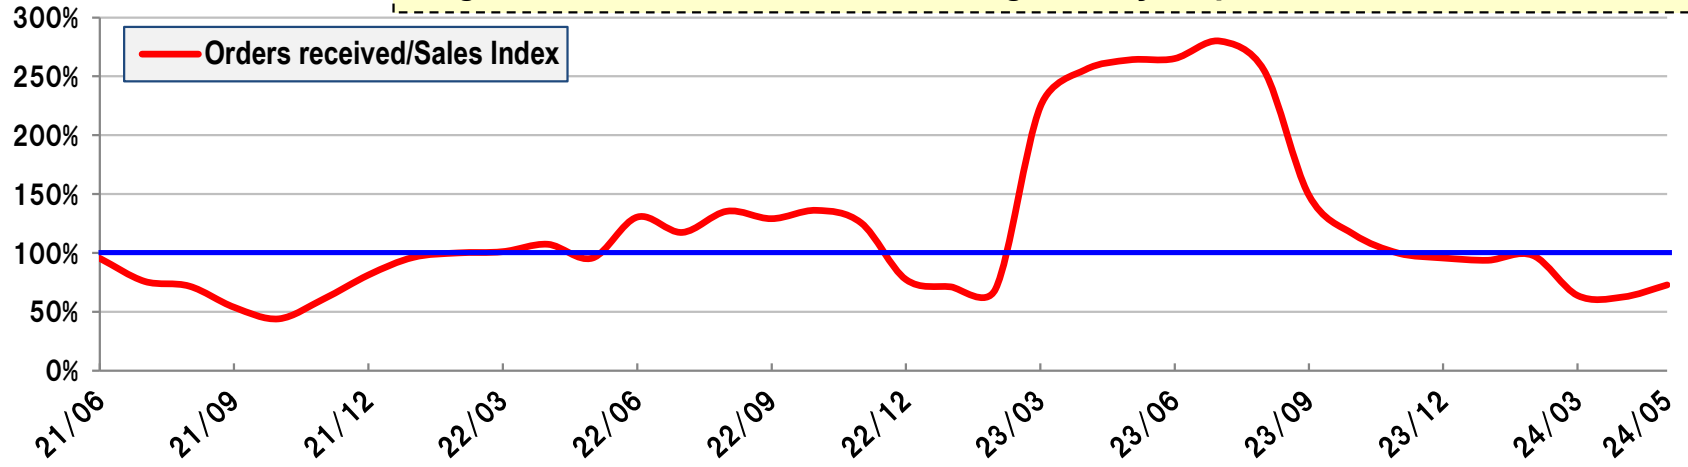

Orders received / Sales Index for Mining Equipment (6 Months)

Avg. orders in value for 6 months/Avg. factory shipment in value for 6 months

Komatsu America (Mining eqpt)

730E, 830E, 860E
930E, 960E, 980E