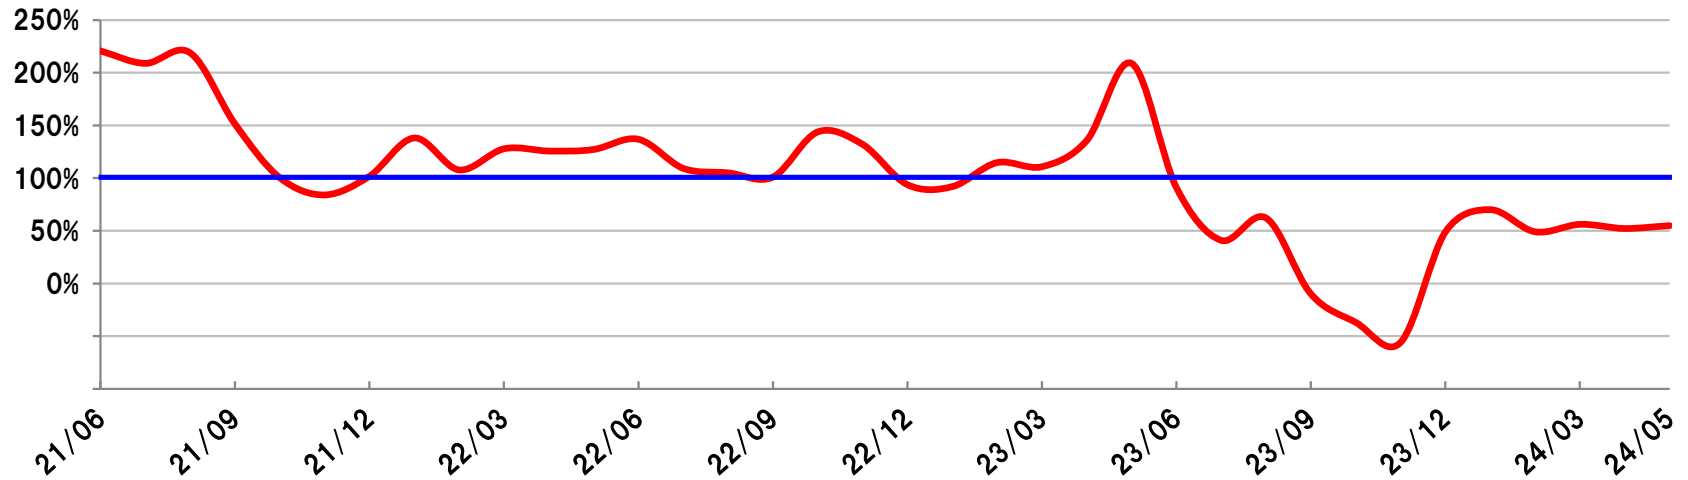

Komatsu Germany (Mining eqpt)

PC3000, PC4000
PC5500, PC7000
PC8000