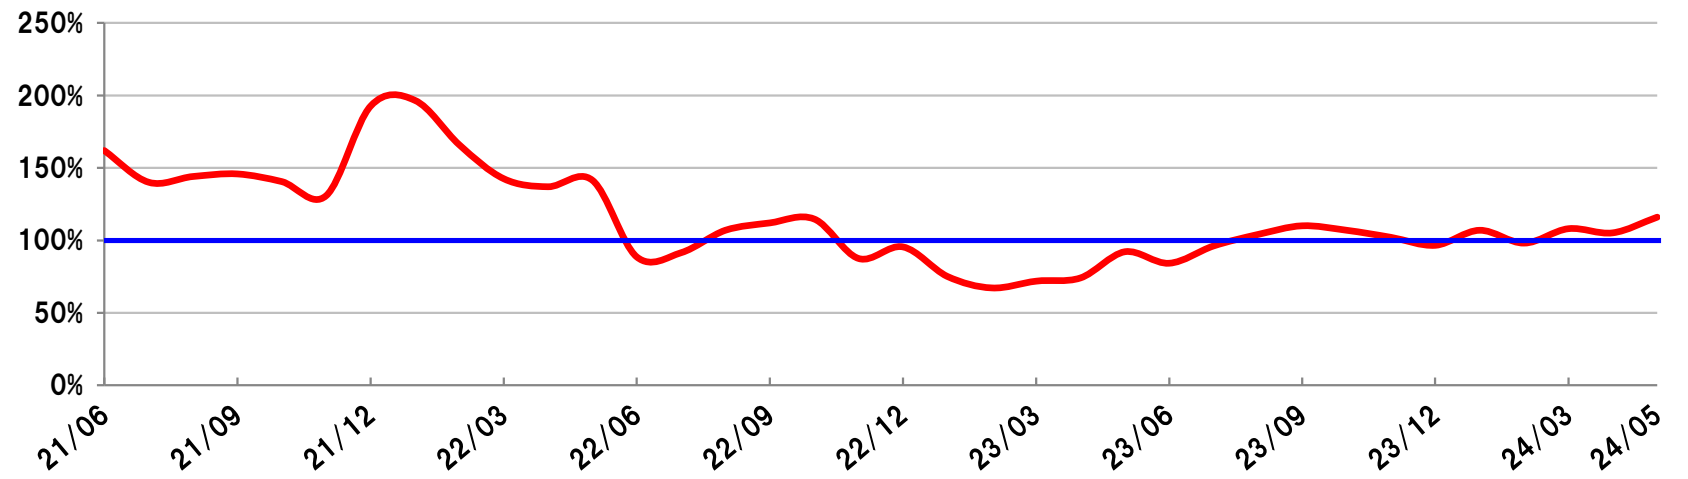

Komatsu Ltd. (Mining eqpt)

HD785, HD1500
PC2000, PC3400
WA800 up
D375A up
GD825A up